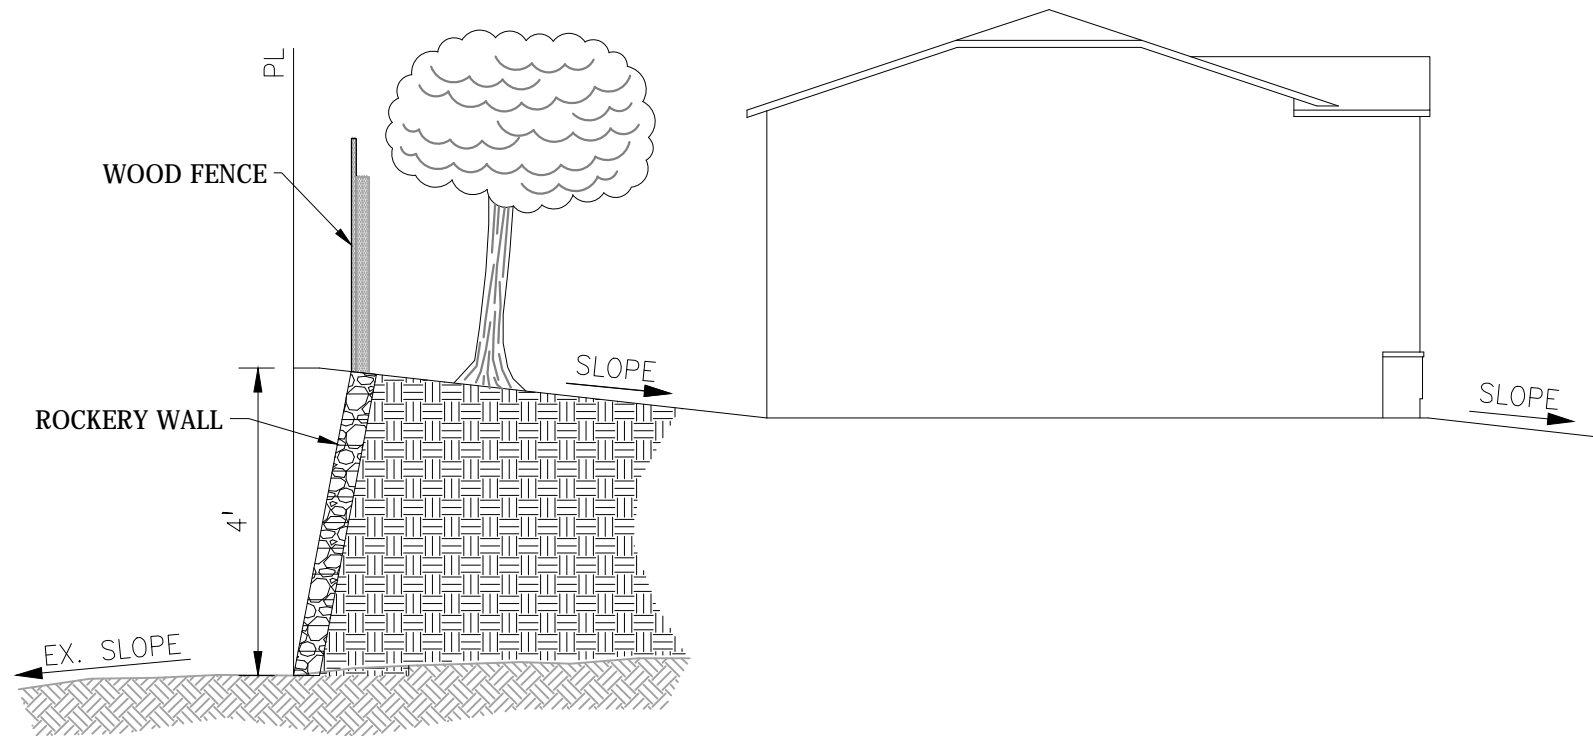

NORTH PROPERTY LINE PLAN VIEW

CROSS SECTION A
N.T.S.

MERITAGE HOMES
RANCHO VISTA
TRACT 322
NORTH PROPERTY LINE

PROJECT #: 10130600
DRAWN BY: IY
DATE: 01/27/2017
DRAWING NO.

430 10th Street
Modesto, CA 95354
Tel.: 209.568.4477
Fax: 209.568.4478

1/30/2017 4:31:51 PM W:\10130600\civil\design\drawing\sheet_files\exhibits\20170127_north_pl.dwg