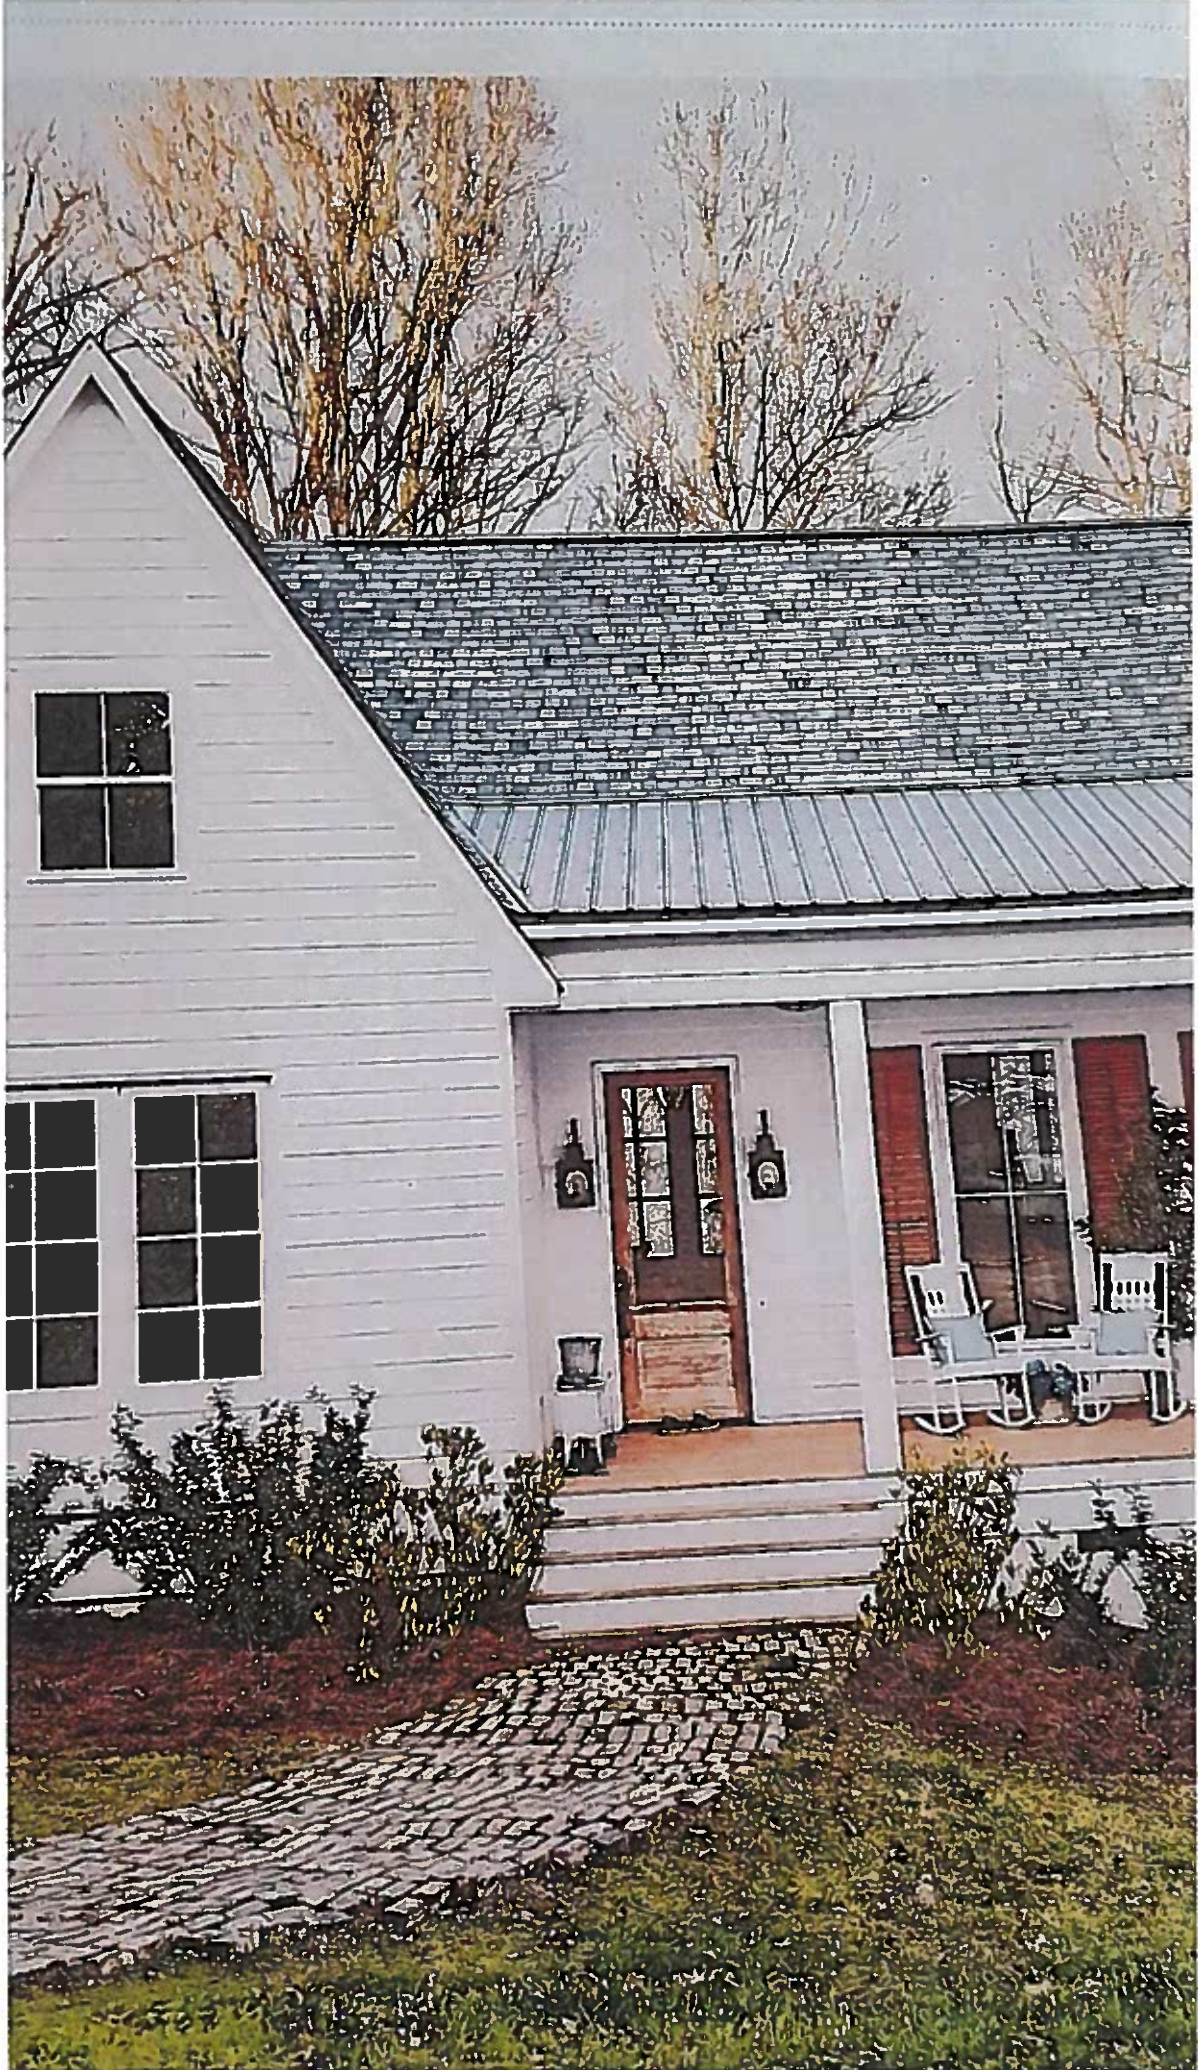

Shasta White®
Not available in Service Areas
2, 3, 4, 5

Roof:
composite
shingle

porch:
standing
seam

*John Hardie Fiber Cement Siding - Arctic White
White Trim*

Blue Front Door